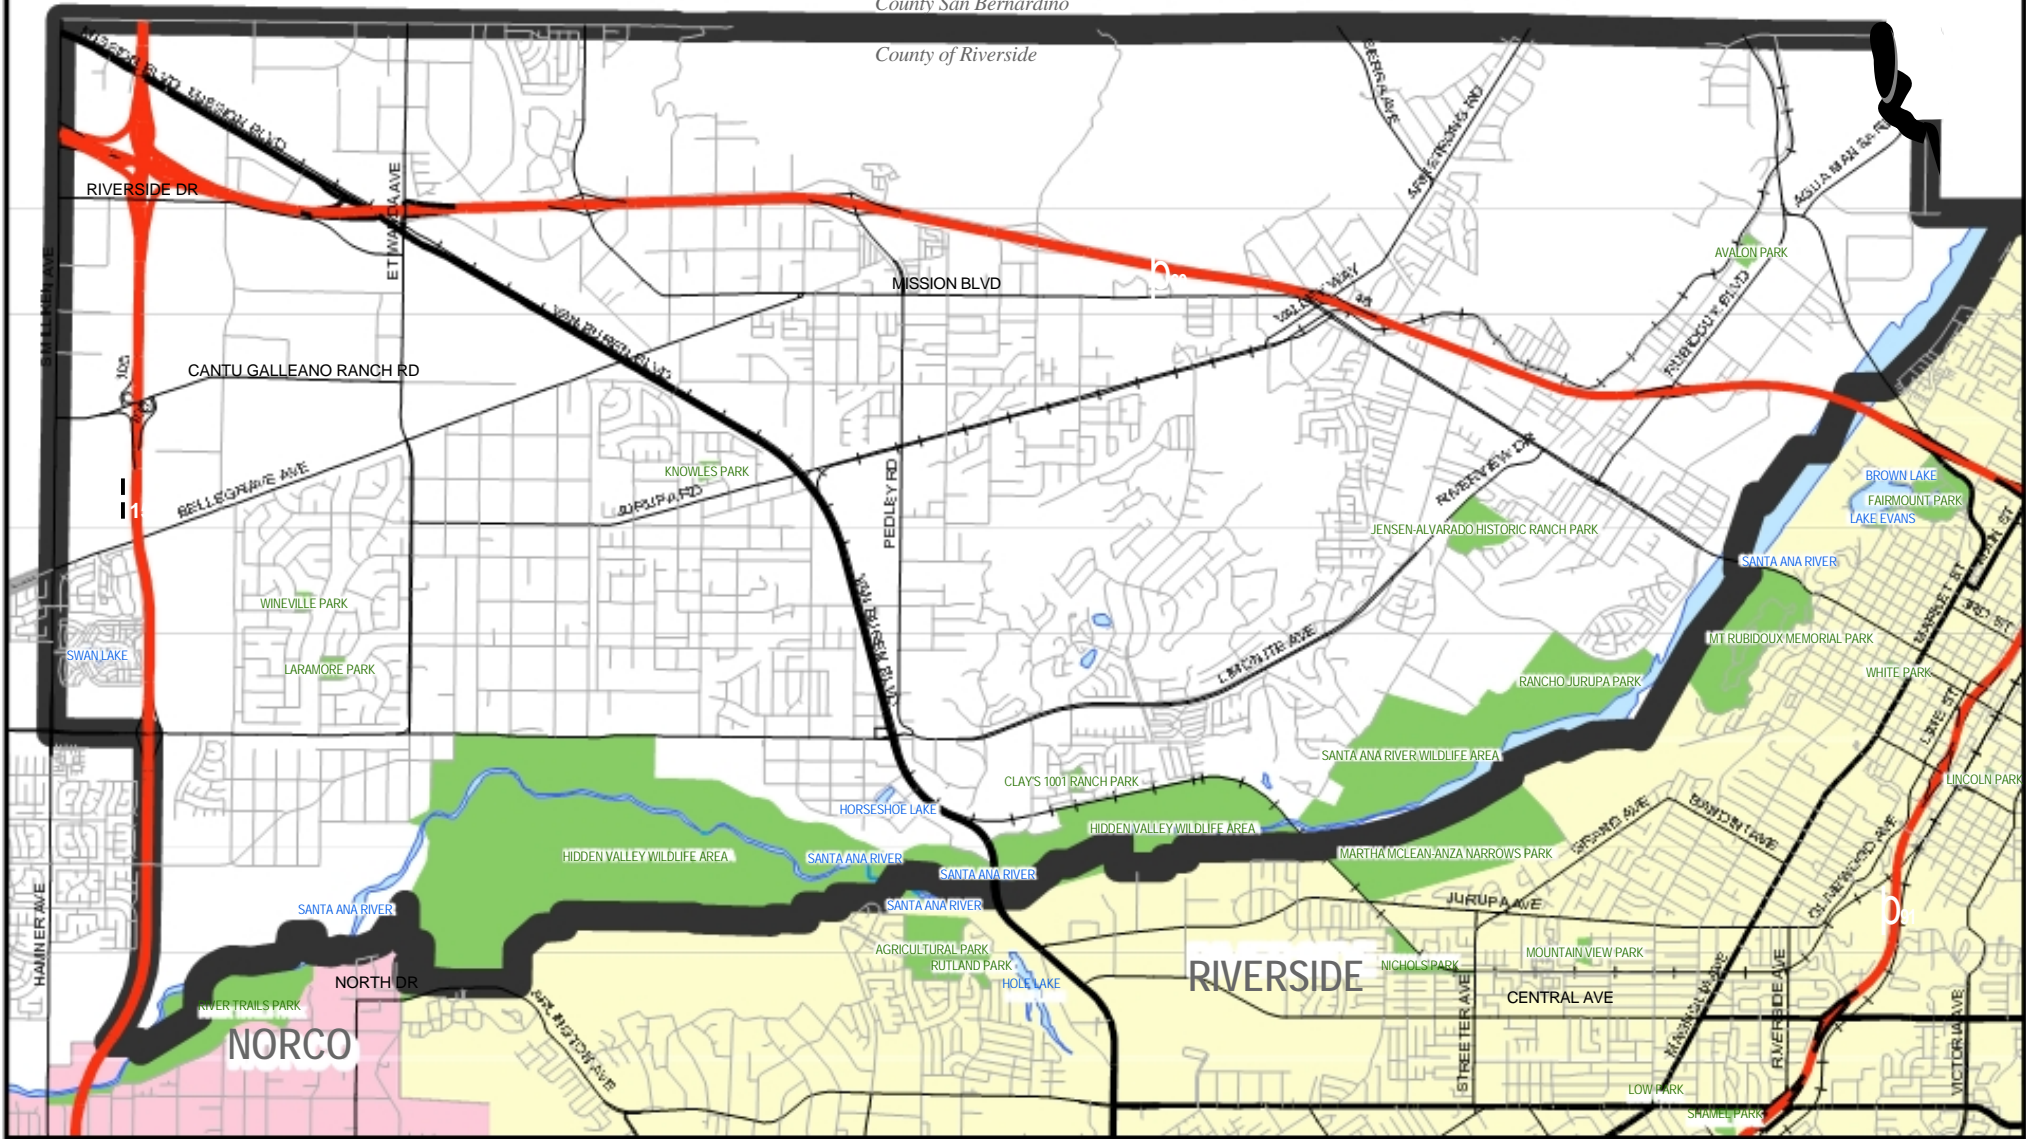

# Exhibit "A"

County San Bernardino

County of Riverside

**Proposed Jurupa Valley Incorporation Boundary**  
**March 2009**

Legend	
	Proposed Boundary
	County Boundary
	Hydrology
	Park
	Highway
	Street
	Railroad